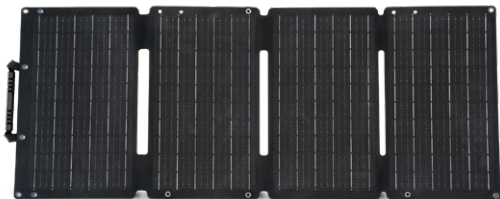

ACCESSORIES & ESSENTIALS

Lion 50™ Solar Panel

Used to Power Your Small USB Devices

Use with the Lion Summit™

This small, 50W folding solar panel can charge the Lion Summit™ power unit and smaller USB devices directly. At only 3 pounds, it's ready to grab and go.

SKU 50170172
Panel Type ..... Monocrystalline
Lifespan ..... 20 Years
Output ..... 50W / 18V / 2.7A
Weight ..... 3 lbs.
Dimensions:
Open ..... 34.25" x 13.89" x 0.15"
Folded ..... 8.74" x 13.89" x 1.33"