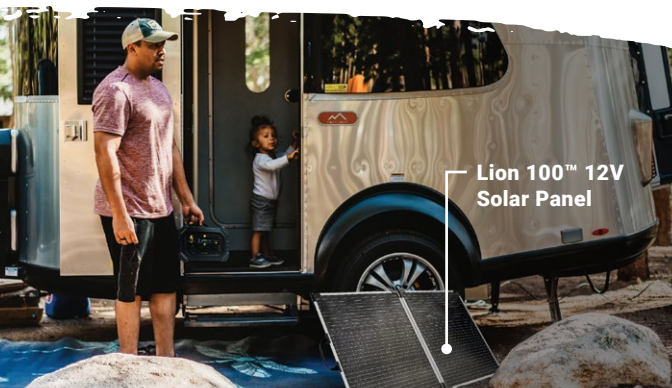

Use 100W 12V with
the Lion Summit™

SKU	50170261 (12V)	.....	50170263 (24V)
Panel Type	Monocrystalline, self-healing, anti-reflective	.....	Monocrystalline, self-healing, anti-reflective
Construction	Double walled aluminum	....	Double walled aluminum
Lifespan	20+ Years	.....	20+ Years
Capacity	100W / 18V @ 5.56A	.....	100W / 36V @2.78A
Max Volt Output	18V	.....	36V
Expandable	Up to 2 panels w/Summit	.....	Up to 6 panels w/Safari
Weight	9 lbs. / 12 lbs. w/case	.....	9 lbs. / 12 lbs. w/case
Dimensions:			
Open	23.25" x 40.5" x .75"	.....	23.25" x 40.5" x .75"
Folded	.21" x 23.25" x 1.5"	.....	.21" x 23.25" x 1.5"
Warranty	5 Years	.....	5 Years